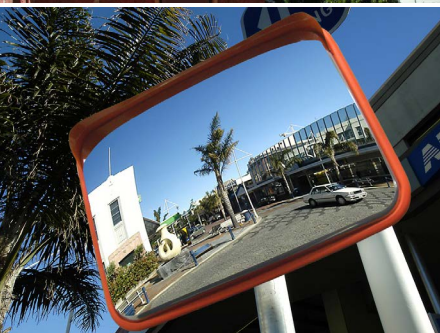

DRIVEWAY MIRRORS

SHOP ONLINE

www.convexmirror.co.nz

The Convex Mirror Shop © 2022

Email: contactus@convexmirror.co.nz

Phone: 021 0338714